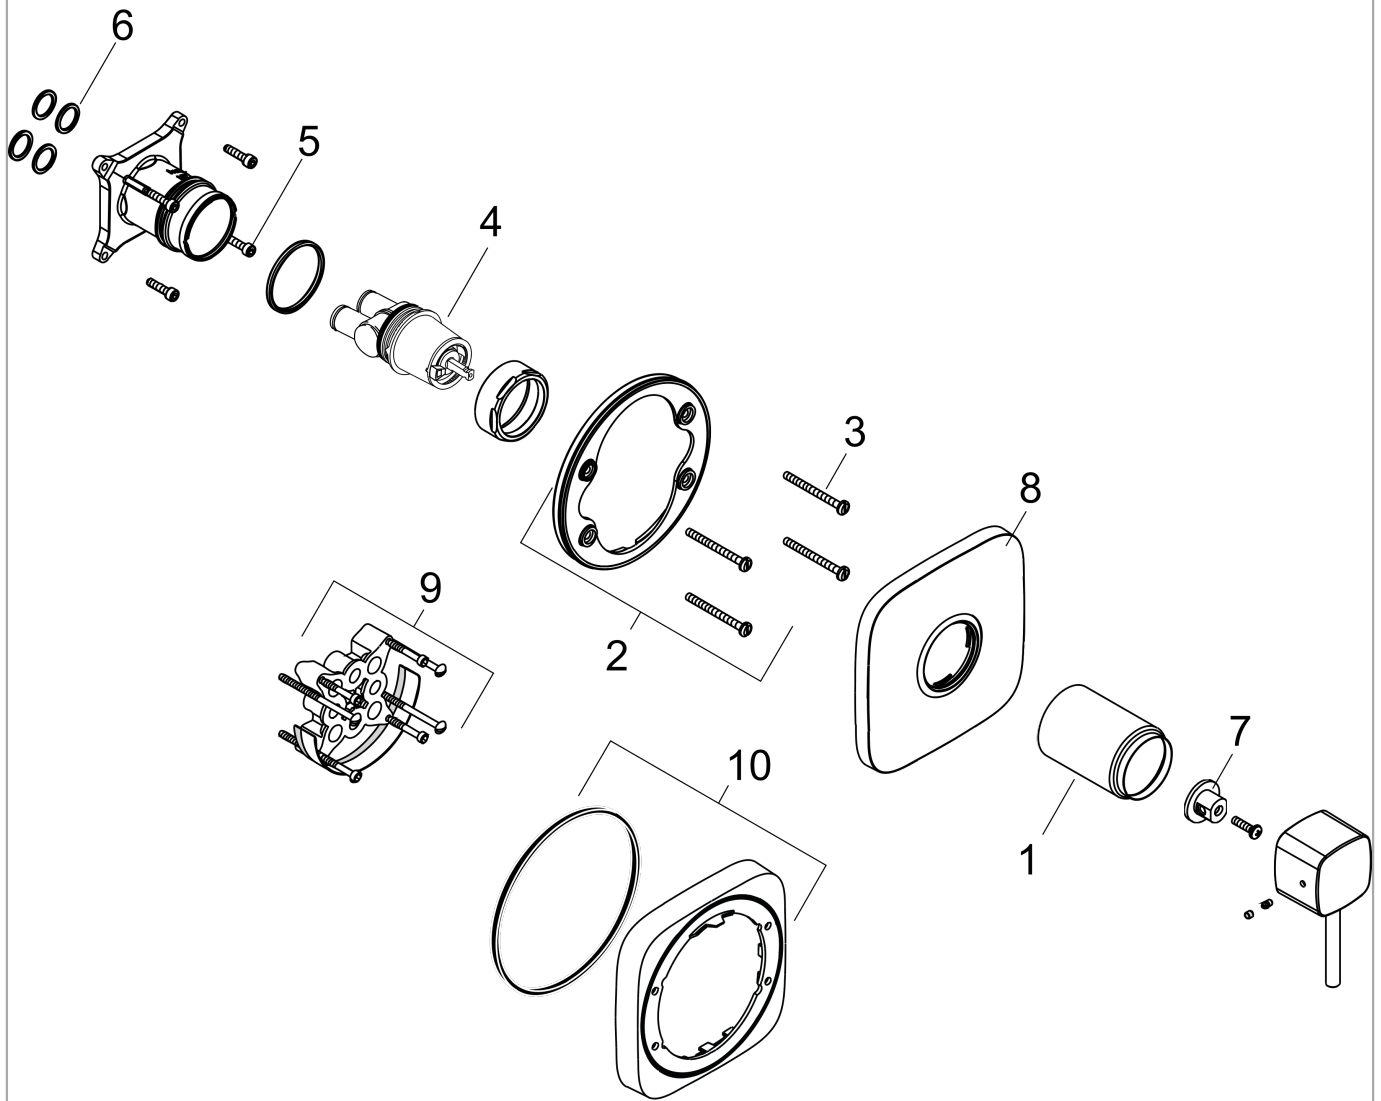

#### Scale drawing

PuraVida

PuraVida Pressure Balance Trim

Finishes : **chrome** Part no. : **15407001**

## Exploded drawing

Year of production: >08/10

**PuraVida**  
**PuraVida Pressure Balance Trim**  
 Finishes : **chrome**    Part no. : **15407001**

## Spare parts list

Year of production: >08/10

Pos.	Description	Part no.	Price	PU
1	sleeve	88765000	-	1
2	holder for escutcheon	98793000	-	1
3	set of fixing screws	96454000	-	1
4	cartridge, assy	88727000	-	1
5	set of screws	96525000	-	1
6	O-ring 16x2	98133000	-	1
7	adapter for handle	92756000	-	1
8	escutcheon	88780000	-	1
9	extension 25 mm	13595000	-	1
10	extension 22 mm	15597000	-	1
a	base body	01850181	-	1