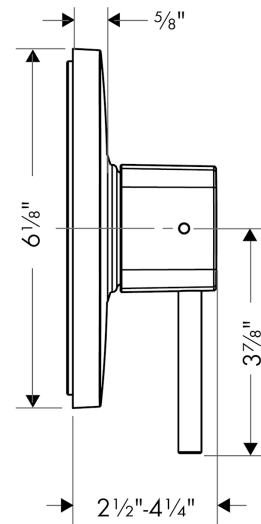

Scale drawing